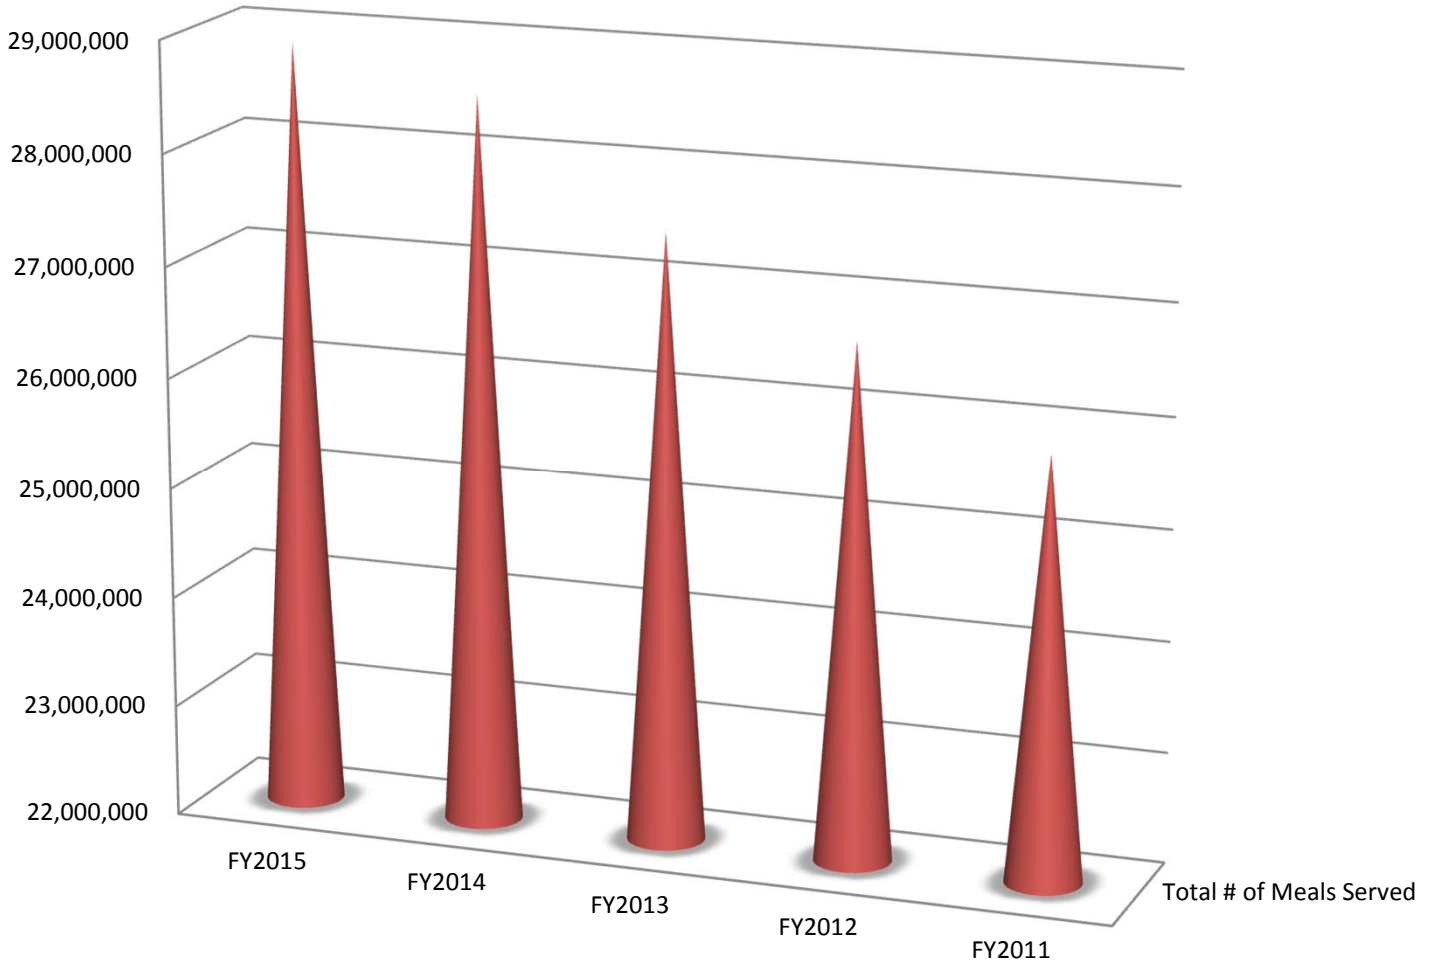

## Total # of Meals Served

	FY2015	FY2014	FY2013	FY2012	FY2011
■ Total # of Meals Served	28,885,209	28,537,805	27,467,243	26,647,217	25,813,224